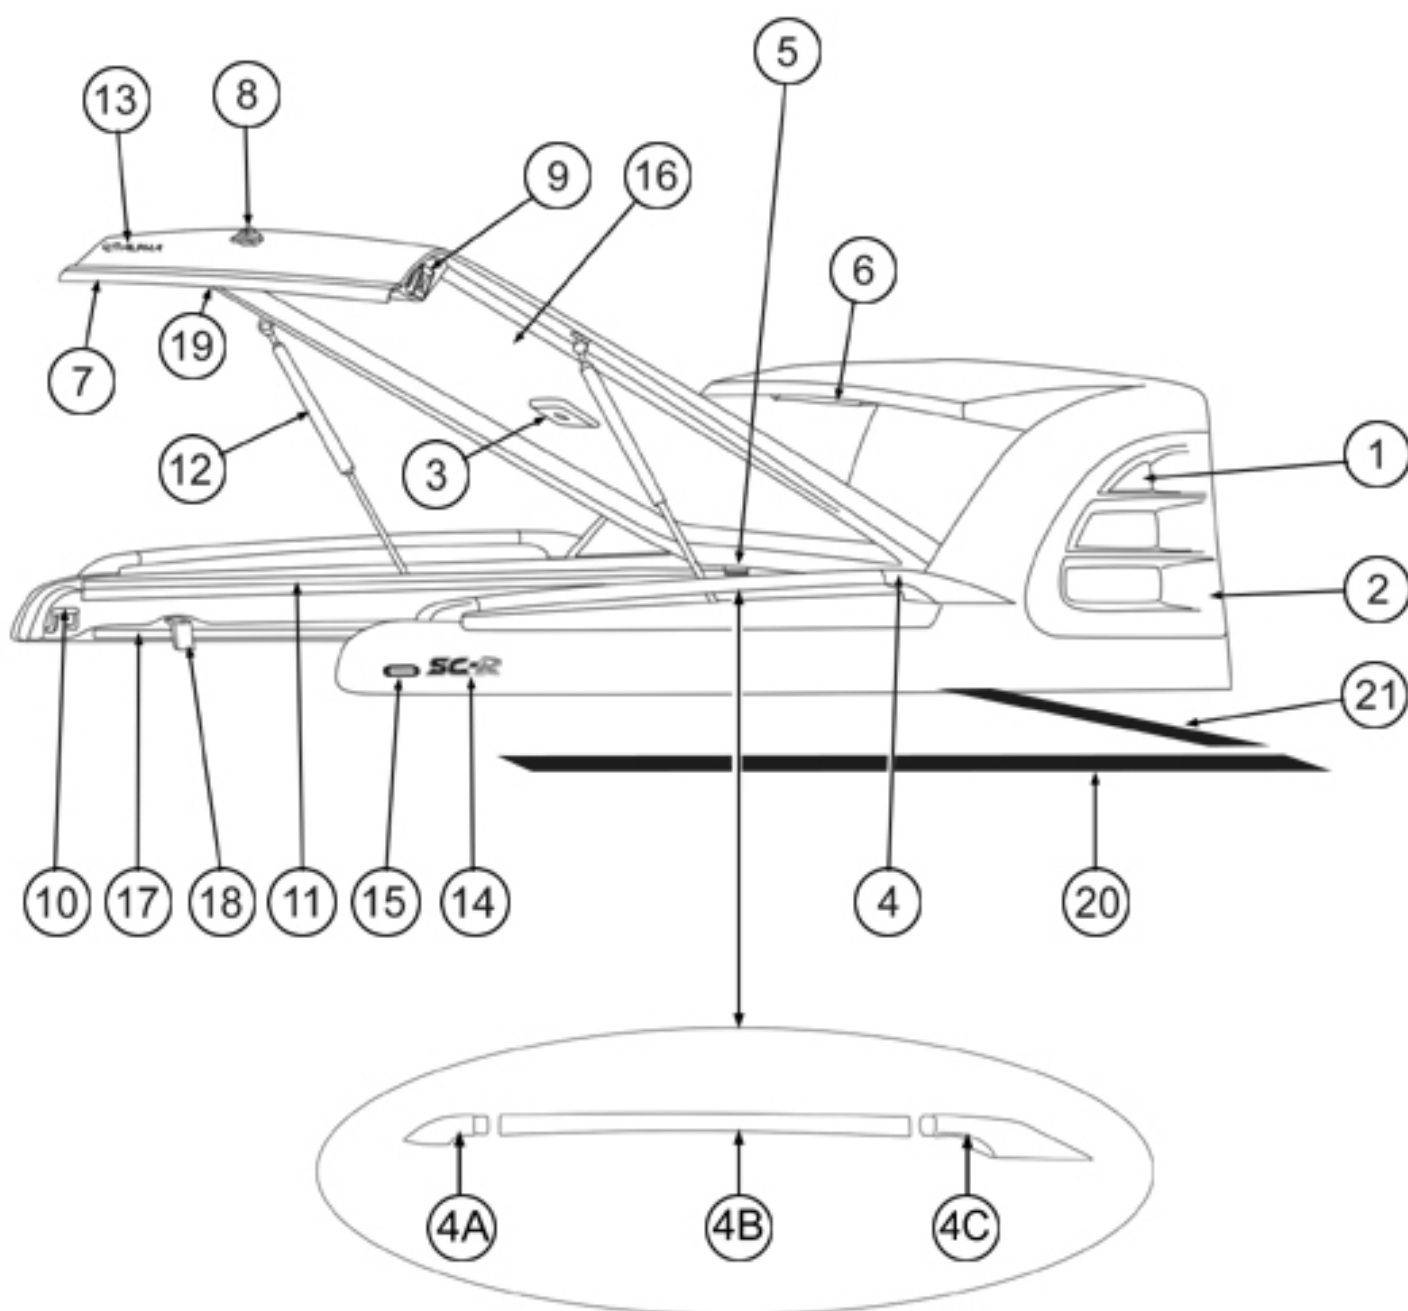

PART LIST FOR SPORT COVER (SCR)

PART LIST SPORT COVER DOUBLE CAB

No	Code	Description
1	G-SF-SCR-L	Side cover glass (Left)
	G-SF-SCR-R	Side cover glass (Right)
2	CV-W02-L	Side plastic fin cover (Left)
	CV-W02-R	Side plastic fin cover (Right)
3	LT-RL-002	Room lamp
4	RC-CS-2	Roof rack bar (complete set)
4a	FT-RC03-R	Roof rack bar foot (rear)
4b	BA-RC	Roof rack bar rail
4c	FT-RC03-F	Roof rack bar foot (front)
5	HN-RD-003	Stainless steel lid hinge
6	LT-BE-004	Third LED brake light with e-mark
	LT-BE-004-1	Third LED brake light
7	BA-PT-002-L3	Rear Aluminium bar with sponge seal
8	KY-SC-2	Exterior handle lock
9	LK-LH-WL-LR	Stainless steel wing lock latch
10	LK-WL-02	Stainless steel wing lock hook plate
11	RB-SL-02	Lid rubber seal (no.022)
12	CH-001-46200	Hydraulic strut with stainless steel bracket for universal
	CH-001-46150	Hydraulic strut with stainless steel bracket for Mitsubishi Triton short bed
13	SK-LG-001	Rear sticker
14	SK-LG-008	Side sticker
15	GR-DR-04	Water drain grill (left & right)
16	LN-SCR	Carpet lining
17	BA-SM-3	Side aluminium bar (L profile)
18	CP-006	Hooked clamping system for universal
	CP-008	Hooked clamping system for Volkswagen Amarok
	CP-007	Bolted clamping system
19	HD-INS-01-1	Interior handle lock
20	RB-SL-04	Fitting protection rubber
21	TP-DS-01	Fitting protection foam sponge