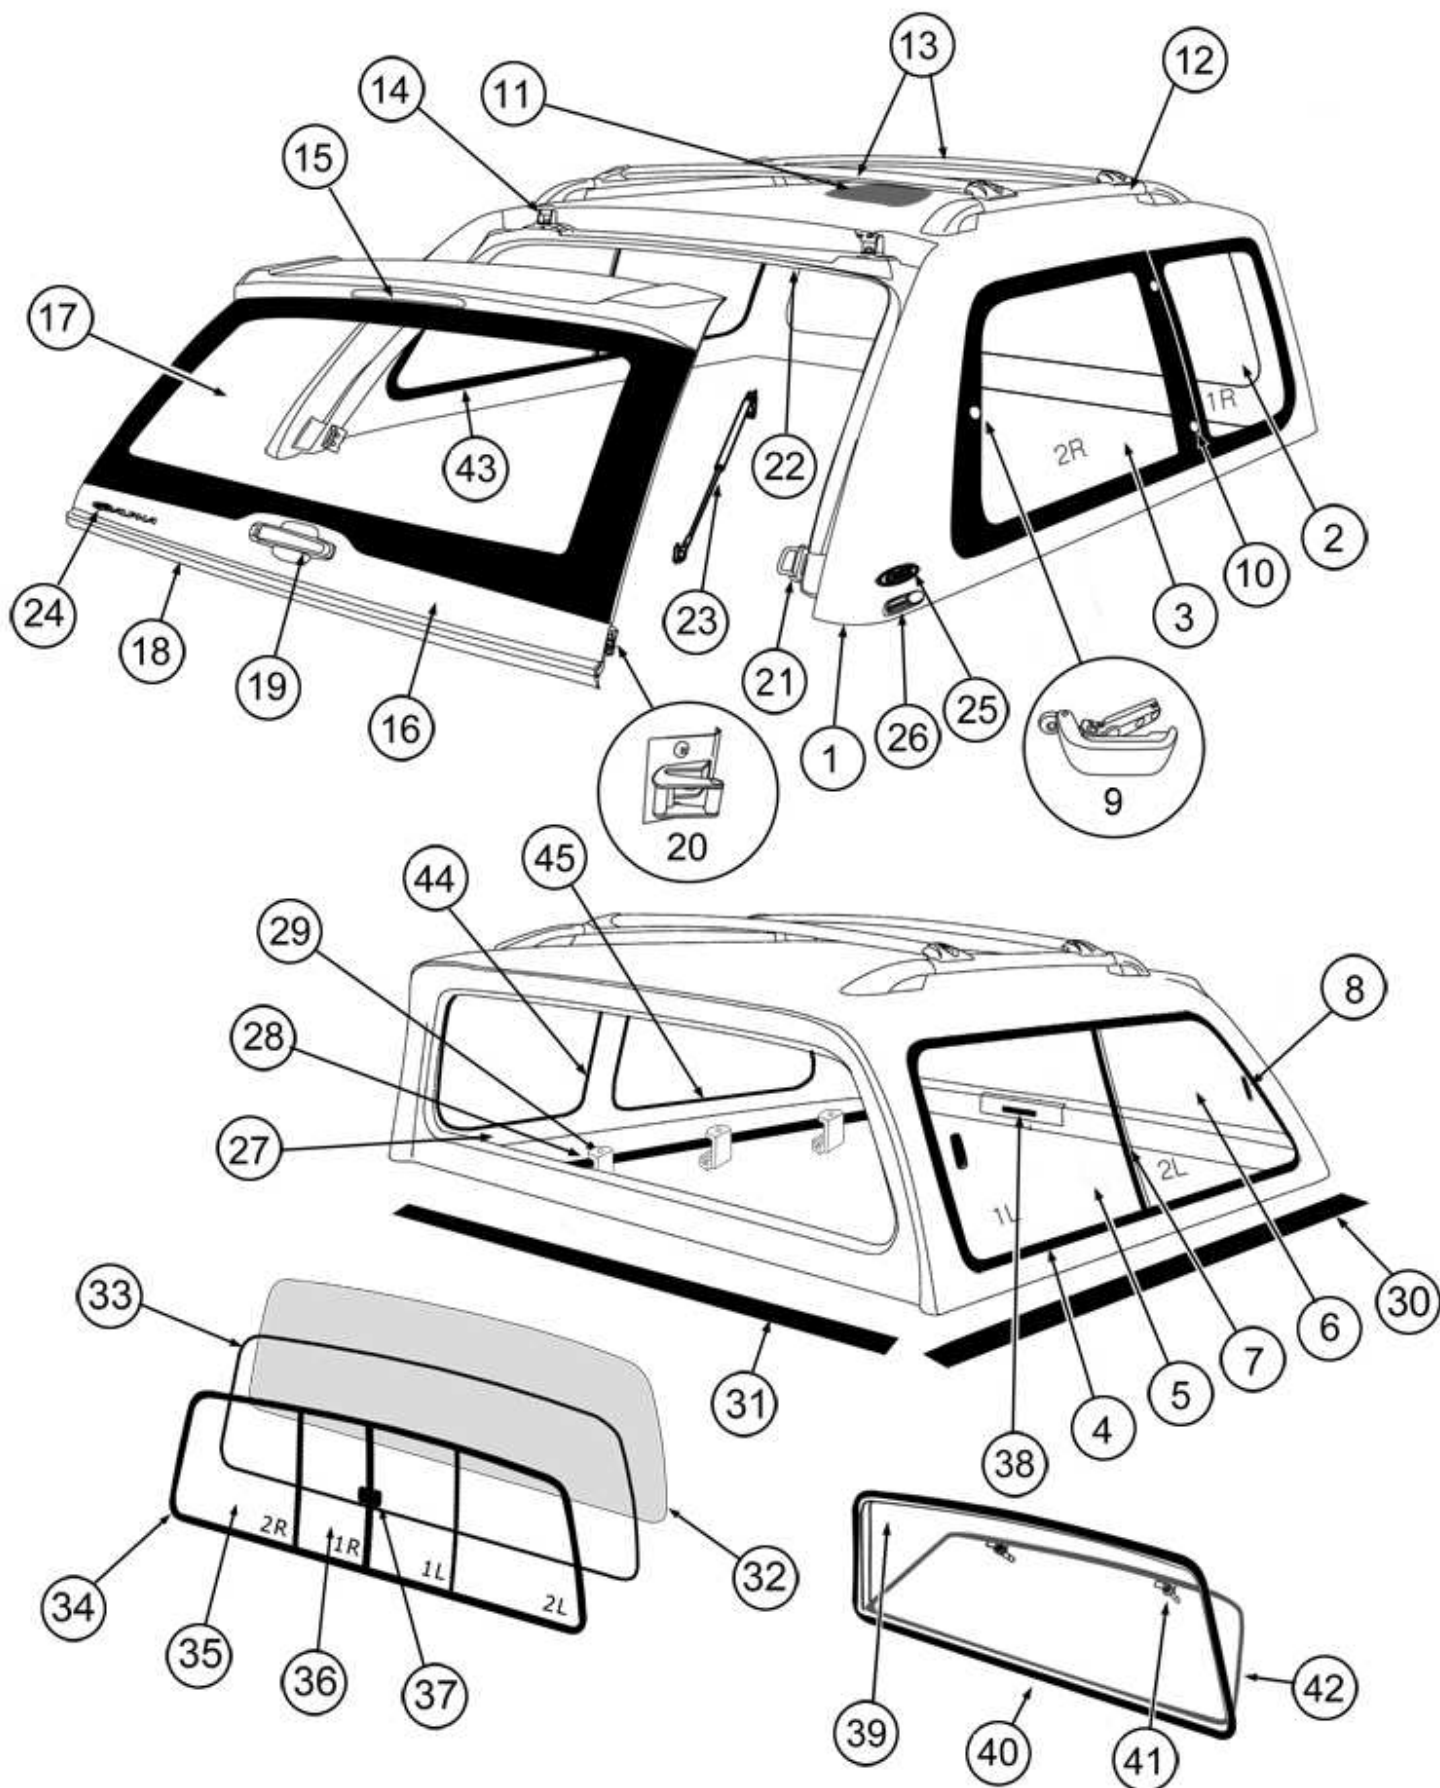

PART LIST FOR GSS & GSR CANOPY

PART LIST FOR GSR/GSS CANOPY

No	Code	Description	Per	Unit
1	GSR/D	Canopy shell for GSR canopy	1	Pc.
	GSS/D	Canopy shell for GSS canopy	1	Pc.
2	G-SF-GSRD1-L	Side fixed window glass no.1L (Left) for New Mitsubishi Triton	1	Pc.
	G-SF-GSRD1-R	Side fixed window glass no.1R (Right) for New Mitsubishi Triton	1	Pc.
	G-SF-GSRD2-L	Side fixed window glass no.1L (Left) for Nissan Navara NP300, Toyota Revo	1	Pc.
	G-SF-GSRD2-R	Side fixed window glass no.1R (Right) for Nissan Navara NP300, Toyota Revo	1	Pc.
3	G-SP-GSRD1-L	Side pop out window glass no.1L (Left) for New Mitsubishi Triton	1	Pc.
	G-SP-GSRD1-R	Side pop out window glass no.1R (Right) for New Mitsubishi Triton	1	Pc.
	G-SP-GSRD3-L	Side pop out window glass no.1L (Left) for Nissan Navara NP300, Toyota Revo	1	Pc.
	G-SP-GSRD3-R	Side pop out window glass no.1R (Right) for Nissan Navara NP300, Toyota Revo	1	Pc.
4	SS-GE1D3-L	Side sliding window complete set (Left) for Toyota Revo	1	Set.
	SS-GE1D3-R	Side sliding window complete set (Right) for Toyota Revo	1	Set.
	SS-GE1D6-L	Side sliding window complete set (Left) for New Mitsubishi Triton	1	Set.
	SS-GE1D6-R	Side sliding window complete set (Right) for New Mitsubishi Triton	1	Set.
5	G-SS-GE1D3-1L	Side sliding window glass no.1 (Left) for Toyota Revo	1	Pc.
	G-SS-GE1D3-1R	Side sliding window glass no.1 (Right) for Toyota Revo	1	Pc.
	G-SS-GE1D6-1L	Side sliding window glass no.1 (Left) for New Mitsubishi Triton	1	Pc.
	G-SS-GE1D6-1R	Side sliding window glass no.1 (Right) for New Mitsubishi Triton	1	Pc.
6	G-SS-GE1D1-2L	Side sliding window glass no.2 (Left) for Toyota Revo	1	Pc.
	G-SS-GE1D1-2R	Side sliding window glass no.2 (Right) for Toyota Revo	1	Pc.
	G-SS-GE1D6-2L	Side sliding window glass no.2 (Left) for New Mitsubishi Triton	1	Pc.
	G-SS-GE1D6-2R	Side sliding window glass no.2 (Right) for New Mitsubishi Triton	1	Pc.
7	RM-PT-02	Brush seal	2	Pcs.
8	LK-SS	Side sliding window glass lock	1	Pc.
9	LK-SP-04	Pop out window glass lock	1	Pc.
10	HN-SLS-2	Pop out window glass hinge	2	Pcs.
11	LT-RL-02	Room lamp	1	Pc.
12	RC-CS-GSRD1	Roof rack bar (complete set)	2	Pcs.
12A	FT-RC-06-CS	Roof rack bar feet	4	Pcs.
13	AS-SCB-2	Roof rack cross bars (complete set) for New Mitsubishi Triton, Toyota Revo	2	Pcs.
	AS-SCB-3	Roof rack cross bars (complete set) for Nissan Navara NP300	2	Pcs.
14	HN-RD-06	Stainless steel rear door hinge	2	Pcs.
	HN-RD-06-2	Stainless steel rear door hinge	2	Pcs.
15	LT-BE-007	Third LED brake light	1	Pc.
16	RD-FGSR-MT	Rear door frame for New Mitsubishi Triton	1	Pc.
	RD-FGSR-TO	Rear door frame for Toyota Revo	1	Pc.
	RD-FGSR-NI	Rear door frame for Nissan Navara NP300	1	Pc.